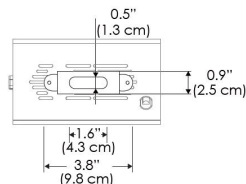

Plug/Connection

US US 120V
EU EU 220V

SPECIFICATIONS

Beam Angle	130°
Spectrum Type	AMZ : Plant Flourish & Growth
	TB : Coral Health & Growth
Control	Intensity (0% - 100%), CCT
LED Source	DiCon Dense Matrix LED
Power Draw	80W max
AC Input Voltage	100 - 240V AC, 60Hz
Cooling	Fan Cooled
Operating Temperature	32 - 104°F (0 - 40°C)
Fixture Weight	0.8lb (~0.3kg)
Power Supply Weight	1.0lb (~0.4kg)

Mounting Bracket Dimensions ALL-CLP

*All -CLP configuration models come with standard DC cables of 6 inches and AC cables of 10 ft.

PHOTOMETRIC DATA

AMZ

Distance		3' (~0.9 m)	5' (~1.5 m)	10' (~3.0 m)
@4000K	fc	156	82	20
	lux	1679	880	214
@6500K	fc	158	83	21
	lux	1700	891	217
Beam Diameter		Ø 5.2' (1.6m)	Ø 8.8' (2.7m)	Ø 17.5' (5.3m)

TB

Distance		3' (~0.9 m)	5' (~1.5 m)	10' (~3.0 m)
@10000K	fc	34	16	9
	lux	358	165	92
@20000K	fc	17	20	5
	lux	174	209	48
Beam Diameter		Ø 5.2' (1.6m)	Ø 8.8' (2.7m)	Ø 17.5' (5.3m)

DMX FOOTPRINT

Amazon Sun		
Channel	1	Intensity
	2	CCT (4000-6500k)