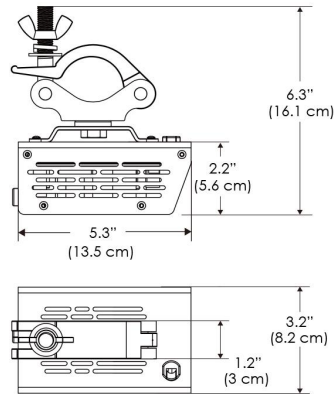

Plug/Connection

US US 120V
EU EU 220V

SPECIFICATIONS

Beam Angle	130°
Spectrum Type	AMZ : Plant Flourish & Growth
	TB : Coral Health & Growth
Control	Intensity (0% - 100%), CCT
LED Source	DiCon Dense Matrix LED
Power Draw	80W max
AC Input Voltage	100 - 240V AC, 60Hz
Cooling	Fan Cooled
Operating Temperature	32 - 104°F (0 - 40°C)
Fixture Weight	0.8lb (~0.3kg)
Power Supply Weight	1.0lb (~0.4kg)

Mounting Bracket Dimensions ALL-CLP

*All -CLP configuration models come with standard DC cables of 6 inches and AC cables of 10 ft.

PHOTOMETRIC DATA

AMZ

Distance		3' (~0.9 m)	5' (~1.5 m)	10' (~3.0 m)
@4000K	fc	156	82	20
	lux	1679	880	214
@6500K	fc	158	83	21
	lux	1700	891	217
Beam Diameter		Ø 5.2' (1.6m)	Ø 8.8' (2.7m)	Ø 17.5' (5.3m)

TB

Distance		3' (~0.9 m)	5' (~1.5 m)	10' (~3.0 m)
@10000K	fc	34	16	9
	lux	358	165	92
@20000K	fc	17	20	5
	lux	174	209	48
Beam Diameter		Ø 5.2' (1.6m)	Ø 8.8' (2.7m)	Ø 17.5' (5.3m)

DMX FOOTPRINT

Amazon Sun		
Channel	1	Intensity
	2	CCT (4000-6500k)