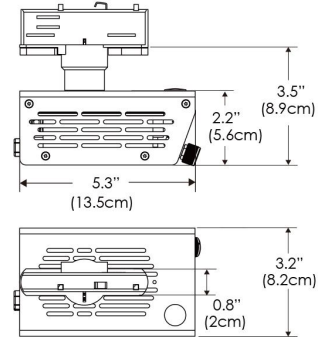

MECHANICAL FIGURES

W360X-TEX

*All -CLP configuration models come with standard DC cables of 6 inches and AC cables of 10 ft.