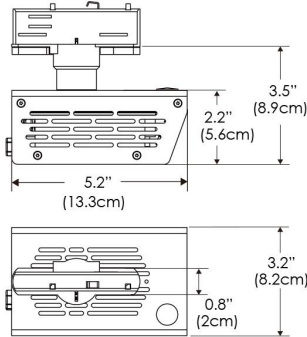

MECHANICAL FIGURES

W360X-TEX

*All -CLP configuration models come with standard DC cables of 6 inches and AC cables of 10 ft.