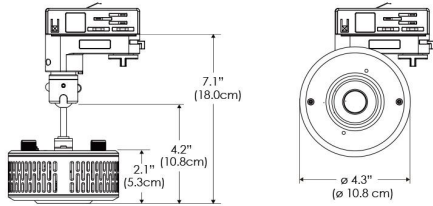

MECHANICAL FIGURES

W360X-TOX/TON