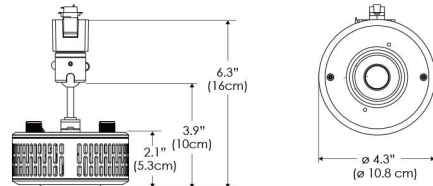

MECHANICAL FIGURES

W360X-TG

*All -CLP configuration models come with standard DC cables of 6 inches and AC cables of 10 ft.