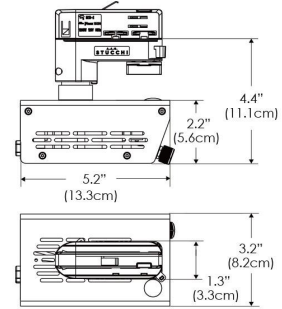

MECHANICAL FIGURES

PSX

*All -CLP configuration models come with standard DC cables of 6 inches and AC cables of 10 ft.