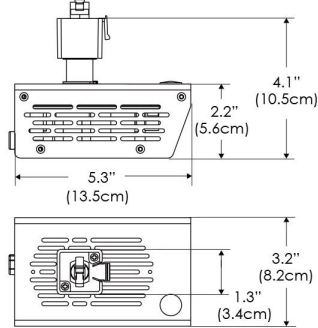

MECHANICAL FIGURES

W360X-TG

*All -CLP configuration models come with standard DC cables of 6 inches and AC cables of 10 ft.