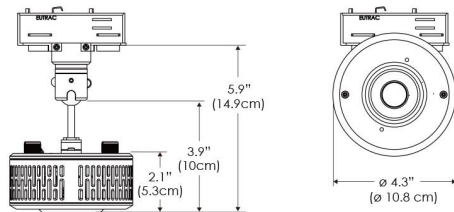

MECHANICAL FIGURES

W360X-TEX

*All -CLP configuration models come with standard DC cables of 6 inches and AC cables of 10 ft.