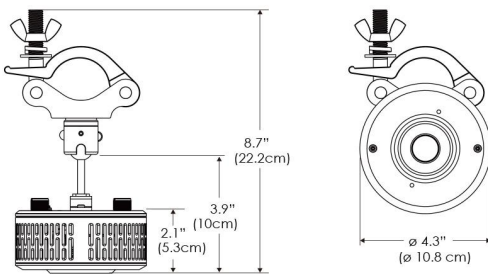

Plug/Connection

US US 120V
EU EU 220V

SPECIFICATIONS

Beam Angle	130°
Spectrum Type	AMZ : Plant Flourish & Growth
	TB : Coral Health & Growth
Control	Intensity (0% - 100%), CCT
LED Source	DiCon Dense Matrix LED
Power Draw	80W max
AC Input Voltage	100 - 240V AC, 60Hz
Cooling	Fan Cooled
Operating Temperature	32 - 104°F (0 - 40°C)
Fixture Weight	0.8lb (~0.3kg)
Power Supply Weight	1.0lb (~0.4kg)

Mounting Bracket Dimensions ALL-CLP

*All -CLP configuration models come with standard DC cables of 6 inches and AC cables of 10 ft.

PHOTOMETRIC DATA

AMZ

Distance		3' (~0.9 m)	5' (~1.5 m)	10' (~3.0 m)
@4000K	fc	156	82	20
	lux	1679	880	214
@6500K	fc	158	83	21
	lux	1700	891	217
Beam Diameter		Ø 5.2' (1.6m)	Ø 8.8' (2.7m)	Ø 17.5' (5.3m)

TB

Distance		3' (~0.9 m)	5' (~1.5 m)	10' (~3.0 m)
@10000K	fc	34	16	9
	lux	358	165	92
@20000K	fc	17	20	5
	lux	174	209	48
Beam Diameter		Ø 5.2' (1.6m)	Ø 8.8' (2.7m)	Ø 17.5' (5.3m)

DMX FOOTPRINT

Amazon Sun		
Channel	1	Intensity
	2	CCT (4000-6500k)