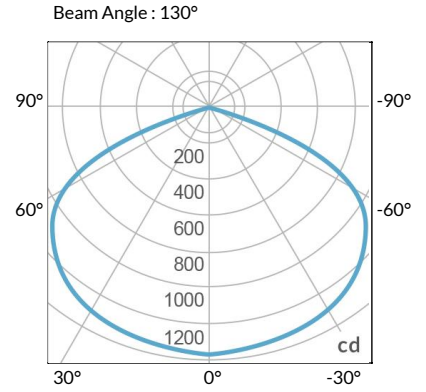

Mounting Bracket Dimensions ALL-CLP

*All -CLP configuration models come with standard DC cables of 6 inches and AC cables of 10 ft.

PHOTOMETRIC DATA

AMZ

Distance		3' (~0.9 m)	5' (~1.5 m)	10' (~3.0 m)
@4000K	fc	156	82	20
	lux	1679	880	214
@6500K	fc	158	83	21
	lux	1700	891	217
Beam Diameter		Ø 5.2' (1.6m)	Ø 8.8' (2.7m)	Ø 17.5' (5.3m)

TB

Distance		3' (~0.9 m)	5' (~1.5 m)	10' (~3.0 m)
@10000K	fc	34	16	9
	lux	358	165	92
@20000K	fc	17	20	5
	lux	174	209	48
Beam Diameter		Ø 5.2' (1.6m)	Ø 8.8' (2.7m)	Ø 17.5' (5.3m)

DMX FOOTPRINT

Amazon Sun		
Channel	1	Intensity
	2	CCT (4000-6500k)