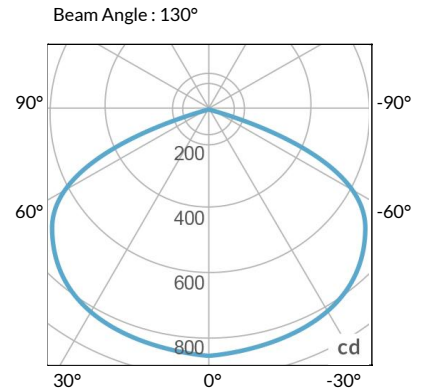

Mounting Bracket Dimensions ALL-CLP

*All -CLP configuration models come with standard DC cables of 6 inches and AC cables of 10 ft.

PHOTOMETRIC DATA

AMZ

Distance		3' (~0.9 m)	5' (~1.5 m)	10' (~3.0 m)
@4000K	fc	156	82	20
	lux	1679	880	214
@6500K	fc	158	83	21
	lux	1700	891	217
Beam Diameter		Ø 5.2' (1.6m)	Ø 8.8' (2.7m)	Ø 17.5' (5.3m)

TB

Distance		3' (~0.9 m)	5' (~1.5 m)	10' (~3.0 m)
@10000K	fc	34	16	9
	lux	358	165	92
@20000K	fc	17	20	5
	lux	174	209	48
Beam Diameter		Ø 5.2' (1.6m)	Ø 8.8' (2.7m)	Ø 17.5' (5.3m)

DMX FOOTPRINT

Amazon Sun		
Channel	1	Intensity
	2	CCT (4000-6500k)